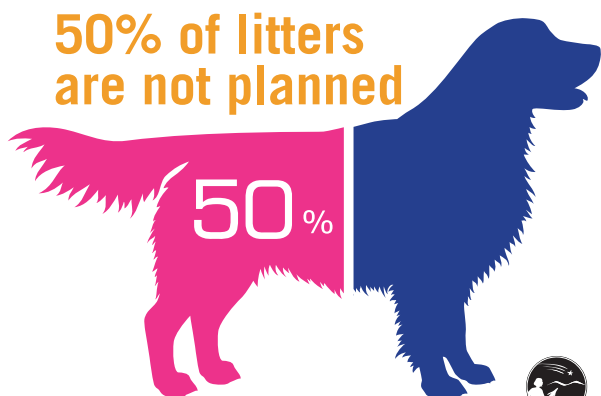

Statistics provided by The National Council on Pet Population, Study and Policy.

79% of people DON'T KNOW when to fix their pets

The best time to fix your pet is by **4 months** to prevent accidental litters **spay & neuter early.**

10 million animals enter overcrowded shelters every year.

Euthanasia kills more companion animals than any other disease.

spay & neuter early.

4-6 million are put to sleep

90% of animals entering shelters aren't fixed